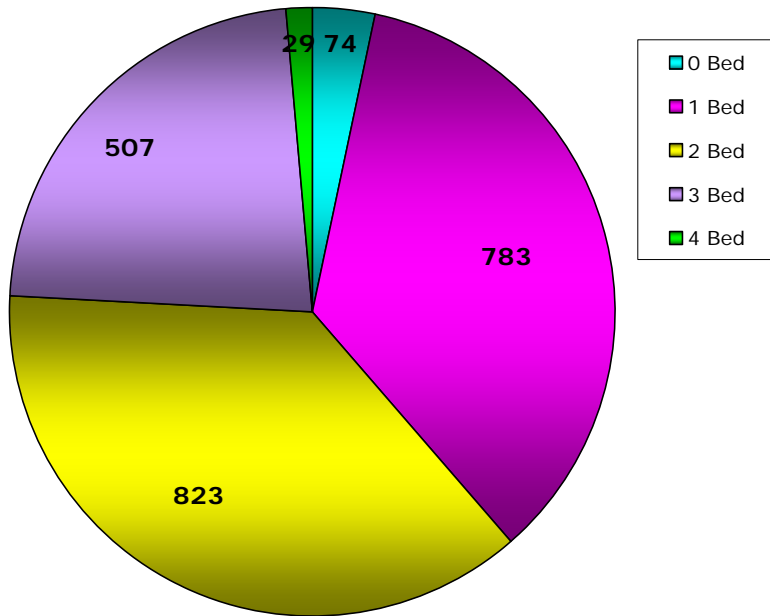

City Wide Statistics – Lettings Made in the first 6 months of Birmingham Home Choice

Number of General Need Lets by Number of Bedrooms

31 three bed properties were let to customers with Band D.

Number of Sheltered Lets by Number of Bedrooms

72 sheltered properties were let to customers with Band D.

Number of General Need Lets by Property Type

Number of Sheltered Lets by Property Type

Number of General Need Lets by Band

55 properties attracted over 250 bids. These popular properties were let to customers in Band A or Band B.