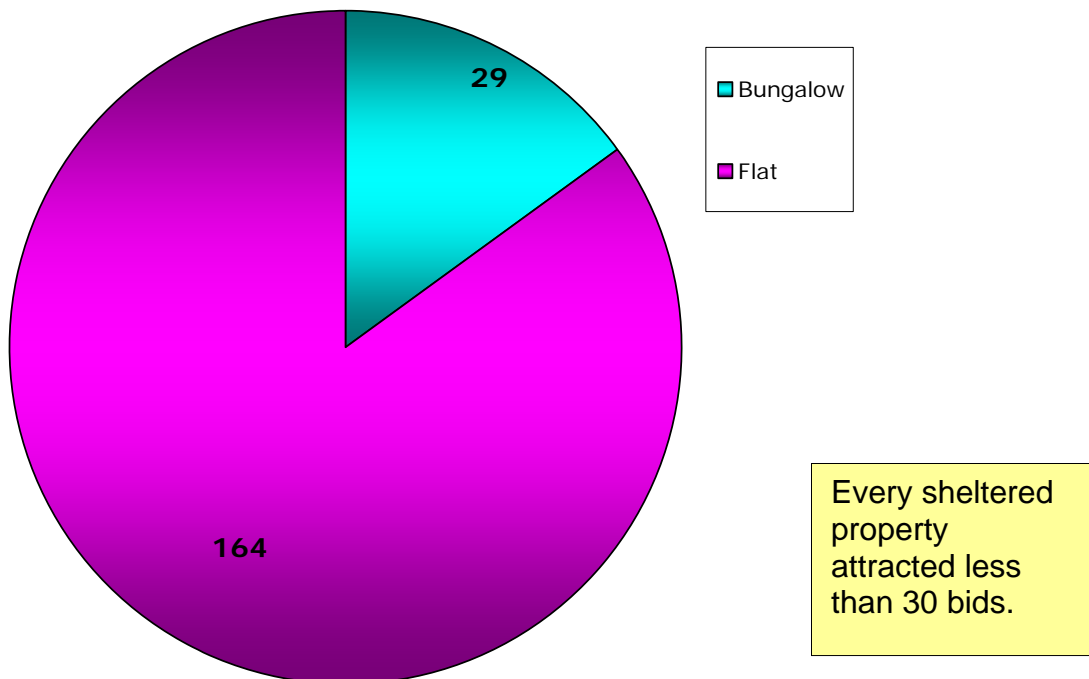

City Wide Statistics – Lettings Made in the first 6 months of Birmingham Home Choice

Number of General Need Lets by Number of Bedrooms

31 three bed properties were let to customers with Band D.

Number of Sheltered Lets by Number of Bedrooms

72 sheltered properties were let to customers with Band D.

Number of General Need Lets by Property Type

Number of Sheltered Lets by Property Type

Number of General Need Lets by Band

55 properties attracted over 250 bids. These popular properties were let to customers in Band A or Band B.