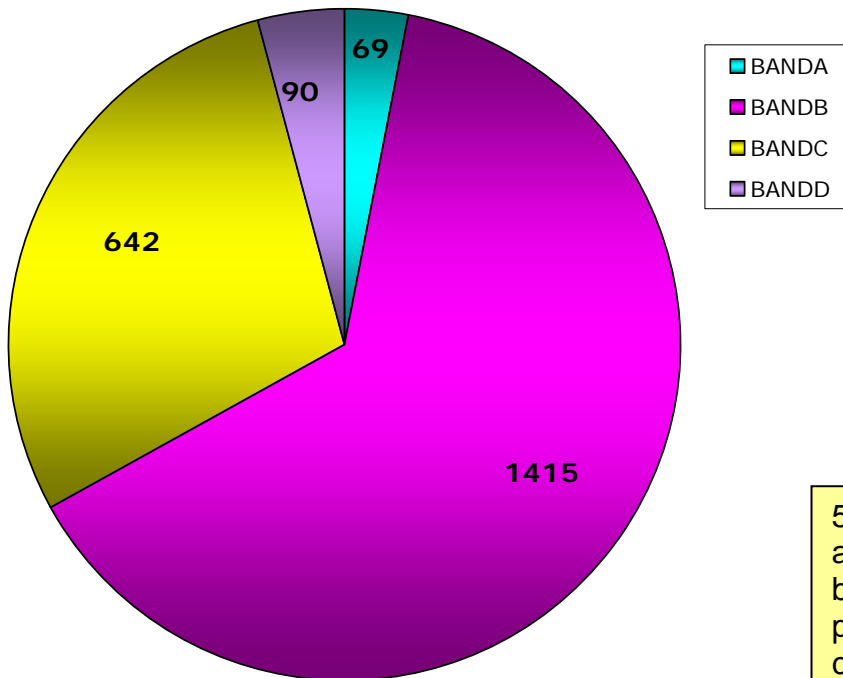

City Wide Statistics – Lettings Made in the first 6 months of Birmingham Home Choice

Number of General Need Lets by Number of Bedrooms

31 three bed properties were let to customers with Band D.

Number of Sheltered Lets by Number of Bedrooms

72 sheltered properties were let to customers with Band D.

Number of General Need Lets by Property Type

Number of Sheltered Lets by Property Type

Number of General Need Lets by Band

55 properties attracted over 250 bids. These popular properties were let to customers in Band A or Band B.

Number of Sheltered Lets by Band

37% of sheltered lets were made to customers with 0 points.