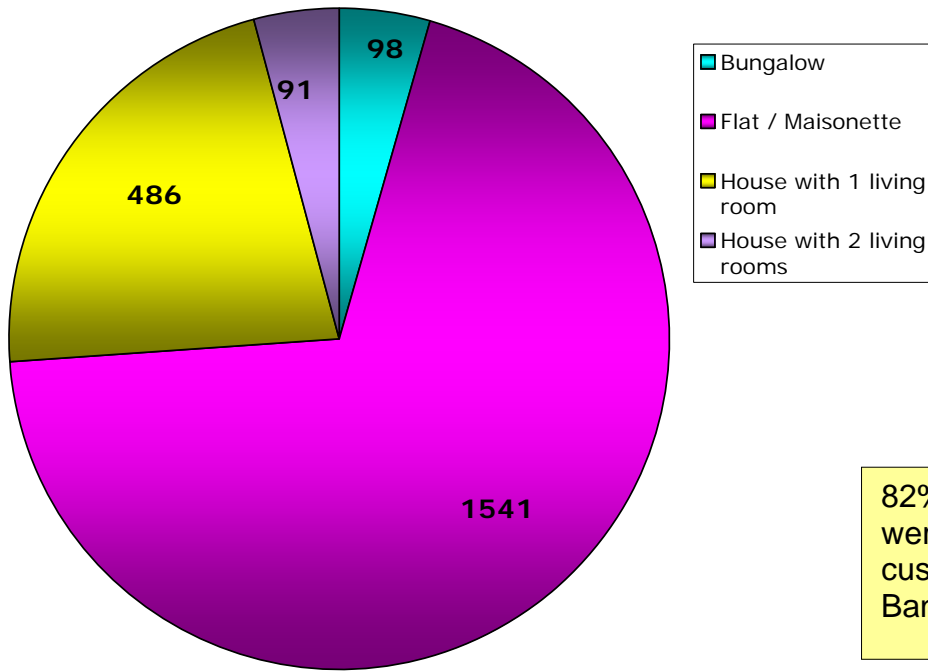

City Wide Statistics – Lettings Made in the first 6 months of Birmingham Home Choice

Number of General Need Lets by Number of Bedrooms

31 three bed properties were let to customers with Band D.

Number of Sheltered Lets by Number of Bedrooms

72 sheltered properties were let to customers with Band D.

Number of General Need Lets by Property Type

Number of Sheltered Lets by Property Type

Number of General Need Lets by Band

55 properties attracted over 250 bids. These popular properties were let to customers in Band A or Band B.

Number of Sheltered Lets by Band

37% of sheltered lets were made to customers with 0 points.