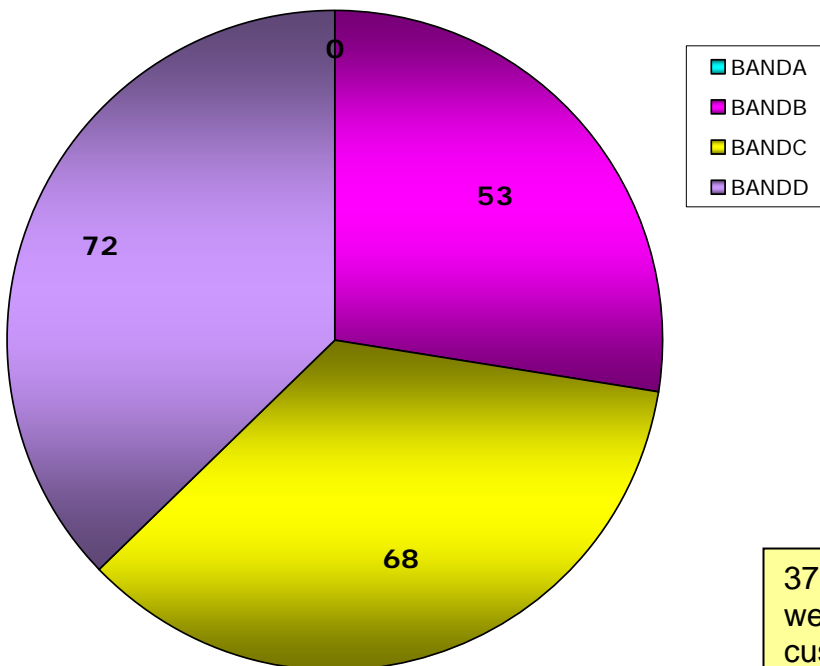

City Wide Statistics – Lettings Made in the first 6 months of Birmingham Home Choice

Number of General Need Lets by Number of Bedrooms

31 three bed properties were let to customers with Band D.

Number of Sheltered Lets by Number of Bedrooms

72 sheltered properties were let to customers with Band D.

Number of General Need Lets by Property Type

Number of Sheltered Lets by Property Type

Number of General Need Lets by Band

55 properties attracted over 250 bids. These popular properties were let to customers in Band A or Band B.

Number of Sheltered Lets by Band

37% of sheltered lets were made to customers with 0 points.