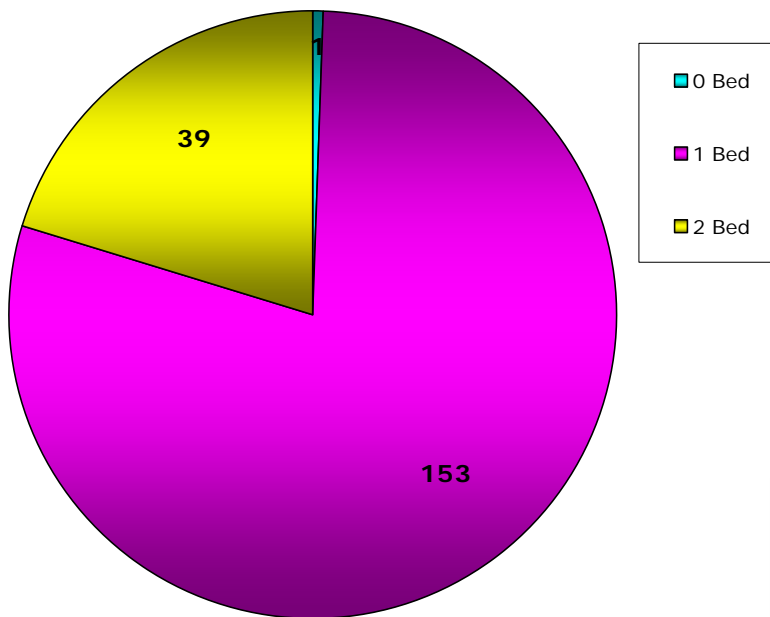

City Wide Statistics – Lettings Made in the first 6 months of Birmingham Home Choice

Number of General Need Lets by Number of Bedrooms

31 three bed properties were let to customers with Band D.

Number of Sheltered Lets by Number of Bedrooms

72 sheltered properties were let to customers with Band D.

Number of General Need Lets by Property Type

Number of Sheltered Lets by Property Type

Number of General Need Lets by Band

55 properties attracted over 250 bids. These popular properties were let to customers in Band A or Band B.